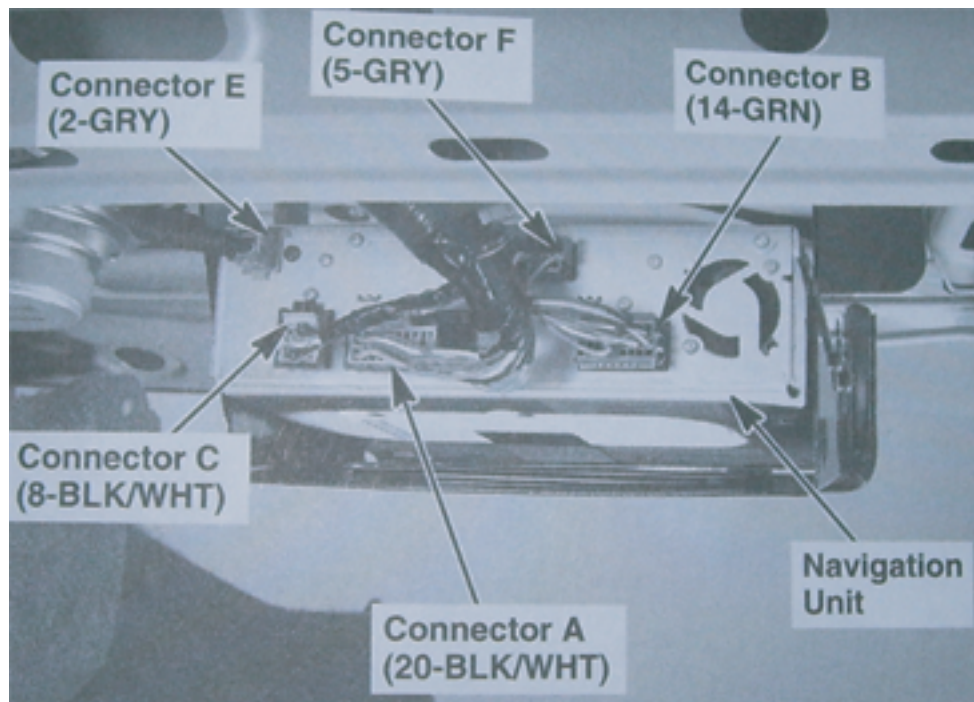

Acura Connectors

Connector C

- BLK/WHT
- On floor wire harness (right branch)

- | | |
|-----------------|----------------------|
| 1 WHT/RED (+B) | 5 GRN (BACK LT) |
| 2 YEL/RED (ACC) | 6 BLU/WHT (VSS) |
| 3 - | 7 GRN/RED (DIAG (+)) |
| 4 BLK (GND) | 8 GRN/YEL (DIAG (-)) |