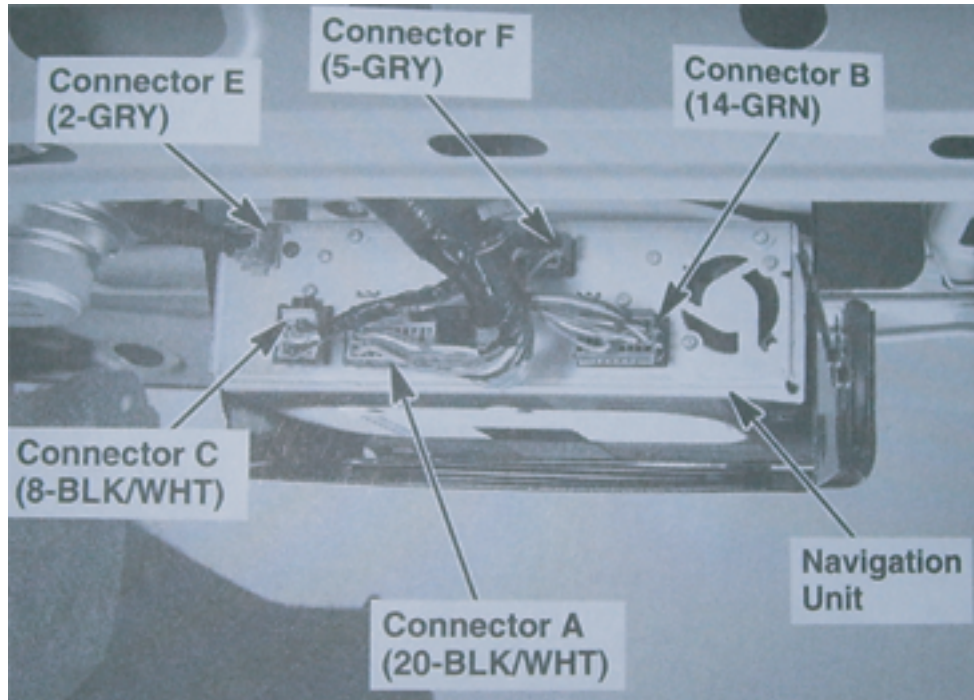

Acura Connectors

Connector C

- BLK/WHT
- On floor wire harness (right branch)

- | | |
|-----------------|----------------------|
| 1 WHT/RED (+B) | 5 GRN (BACK LT) |
| 2 YEL/RED (ACC) | 6 BLU/WHT (VSS) |
| 3 - | 7 GRN/RED (DIAG (+)) |
| 4 BLK (GND) | 8 GRN/YEL (DIAG (-)) |